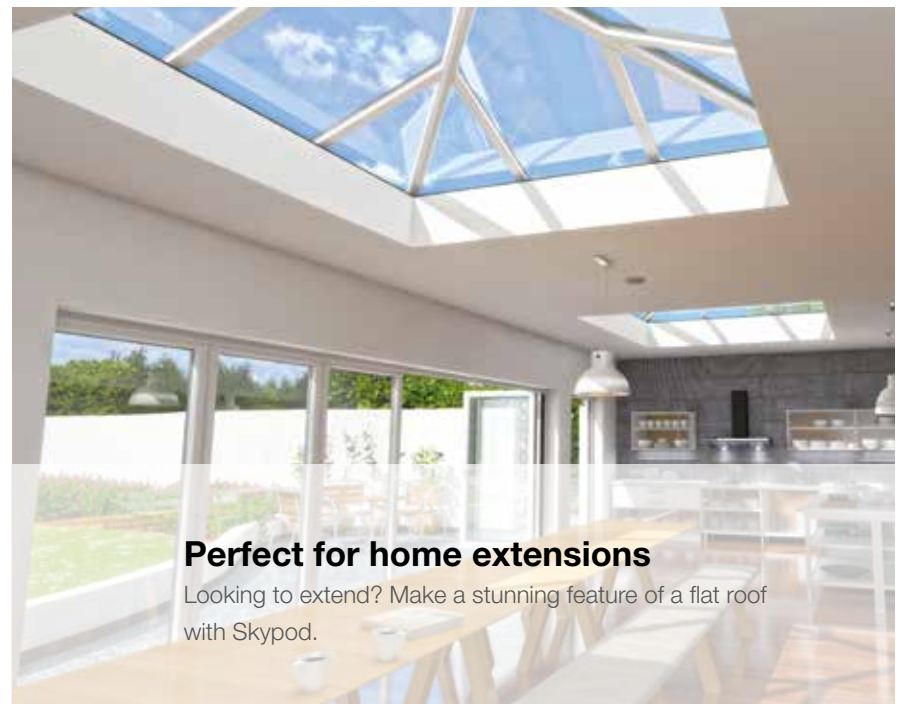

Flood your home
with natural light

Living spaces with wow factor

Imagine creating a stylish new living space that's flooded with natural light. Imagine an inspiring contemporary design feature that will not only enhance your lifestyle but add value to your home too. Some would call it the 'wow' factor. We call it Skypod – an innovative pitched lantern roof range that's been created for today's style-conscious homeowner.

◀ Skypod Plus Lantern Roof
in White

SKYPOD

Styles to suit every home

A Skypod to suit you

Skypod is available in a wide range of sizes and styles, so you can create a lantern roof that complements the individuality of your home. Skypod is suitable for a wide range of projects such as flat-roofed extensions, orangeries, new builds, kitchen-diners and garage conversions.

A perfect square

Whatever the size, Skypod squares up

Whether you're looking for a small rooflight or large gazebo-style lantern roof, there's a solution for you. Our new dedicated frame system means that rafter bars line-up perfectly, whatever the size.

SKYPOD

Perfect for home extensions

Looking to extend? Make a stunning feature of a flat roof with Skypod.

A new angle on the lantern roof

Skypod lantern roofs are great if you've got a flat roof big enough to take a full lantern. But what about the homes with smaller extensions and outhouses crying out for a little natural light? Well that's where you need our Skypod with a 35° pitch instead of the usual 20°. That means it can be made in much smaller sizes (right down to 0.5 × 0.5m) and fitted to a much smaller roof while maximising the amount of natural light into your home.