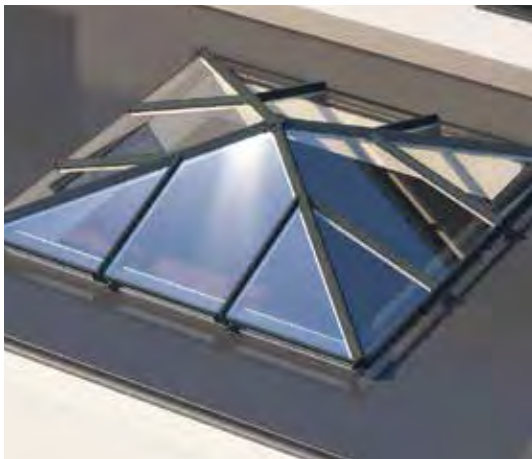

Give your flat roof a makeover

Let there be light

Give flat roofs a makeover with Skypod – the ideal way to brighten up uninspiring interior

Skypod Lantern Roof
in Anthracite Grey
with White interior

A photograph of a bright, modern interior space. The ceiling features a large, multi-paned skylight with a white frame, through which a blue sky with white clouds is visible. Below the skylight, a wide, light-colored concrete or plaster ledge runs across the room. In the foreground, a large window with a white frame looks out onto a lush green landscape with trees and a garden. The room is filled with natural light, creating a bright and airy atmosphere. The text "Flood your home with natural light" is overlaid in the center of the image.

Flood your home
with natural light

Living spaces with wow factor

Imagine creating a stylish new living space that's flooded with natural light. Imagine an inspiring contemporary design feature that will not only enhance your lifestyle but add value to your home too. Some would call it the 'wow' factor. We call it Skypod – an innovative pitched lantern roof range that's been created for today's style-conscious homeowner.

◀ Skypod Plus Lantern Roof
in White

SKYPOD

Styles to suit every home

A Skypod to suit you

Skypod is available in a wide range of sizes and styles, so you can create a lantern roof that complements the individuality of your home. Skypod is suitable for a wide range of projects such as flat-roofed extensions, orangeries, new builds, kitchen-diners and garage conversions.

SQUARE SHAPED

STEEPER ANGLE FOR SMALLER ROOFS

SKYPOD PLUS

Choose your size and style

Styles and sizes

Up to 1.5m x 2.75m

Up to 1.5m x 7.45m

Up to 2.75m x 8.7m