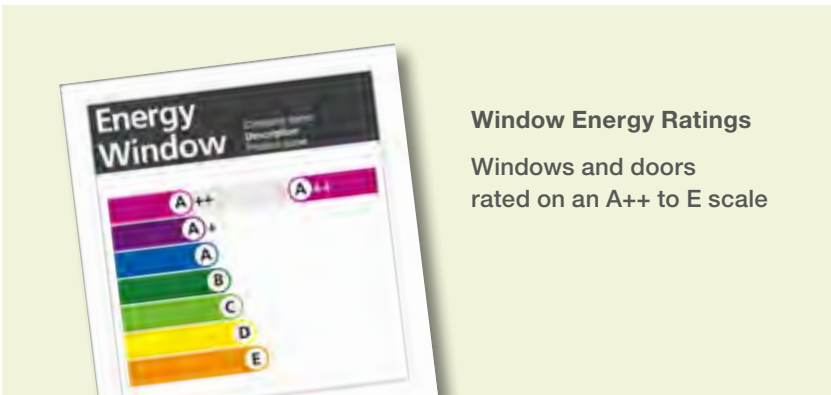

Window Energy Ratings

Windows and doors rated on an A++ to E scale

A+

a positive contribution

Any windows or door with a WER of 'A' or higher makes a positive energy contribution to your home