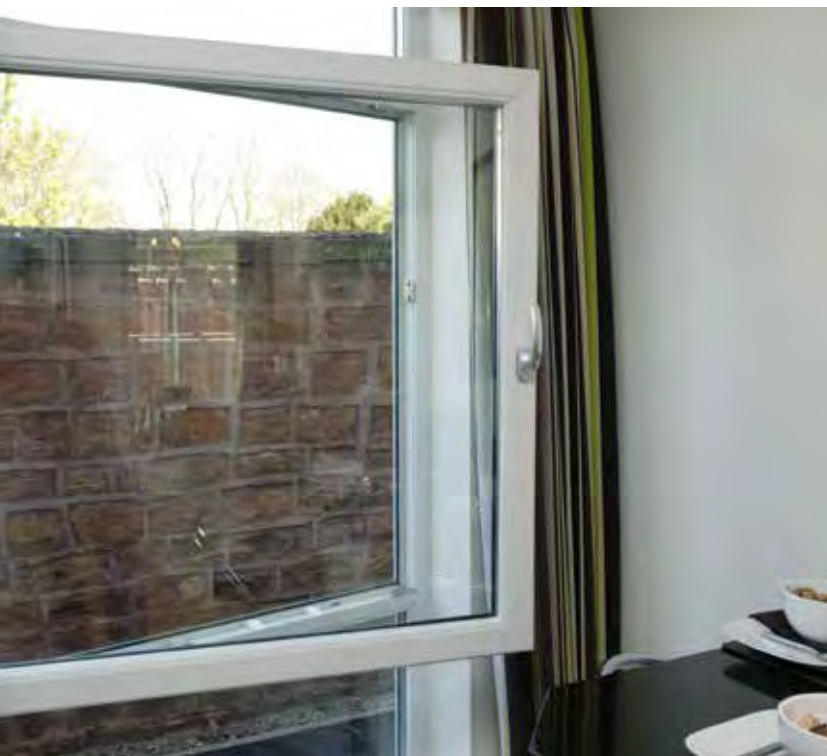

NEW

Ovolo
(Sculptured)

Chamfered
(Straight edge)

Flush Sash
(Square)

The flush sash window

A new look and style for your home

Most of the windows you see when you look around are designed with either the popular chamfered or ovolo frames. Now, there's a third style to choose from– the flush sash frame.

TILT AND TURN

BOW & BAY WINDOWS

FRENCH WINDOWS

CASEMENT WINDOWS

Right: 
Ovolo casement windows
& entrance doors
in Irish Oak

Far right:
Ovolo casement windows
in Cream with Georgian bar

Casement windows

This simple and functional window design is ideal for all types of property. It is the most popular and widely used style of window in the UK. Our casement windows can be either top-hung opening or side-hung opening to suit your requirements, providing excellent ventilation and security. You can choose clean-cut chamfered beading or a more decorative sculpted ovolo finish, according to your tastes, and consider internal or external Georgian bars.

*a choice of
opening options*

TILT & TURN WINDOWS

Versatile openings

This sophisticated window style is becoming increasingly popular. It combines the benefits of a large area of glass with ease of cleaning and excellent ventilation.