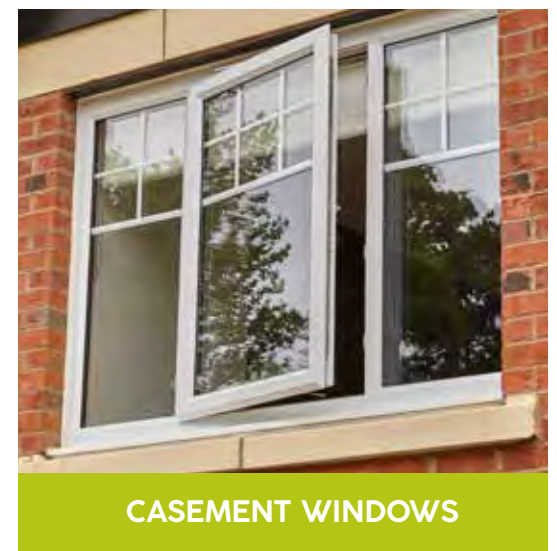

CASEMENT WINDOWS

Styles to suit every home

A welcome complement

Whether you live in a contemporary city-centre flat, a suburban semi-detached or a quaint country cottage, we offer a window style and feature like Georgian bars, to enhance your home and complement its individual character.