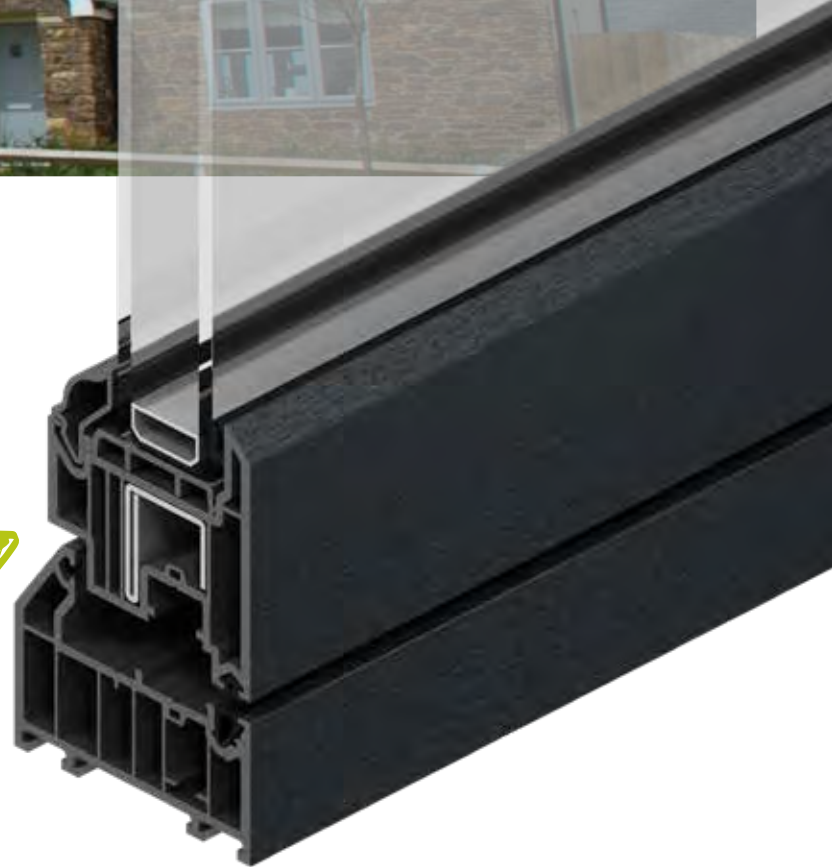

*multi-chambered
frame design*

Energy efficient design

Our multi-chambered frame designs deliver exceptional energy efficiency for both windows and doors – helping to keep your home warm and comfortable all year round, as well as reducing your energy consumption. Our slim frames also allow the area of glass in windows to be optimised, maximising the amount of natural light within your home.