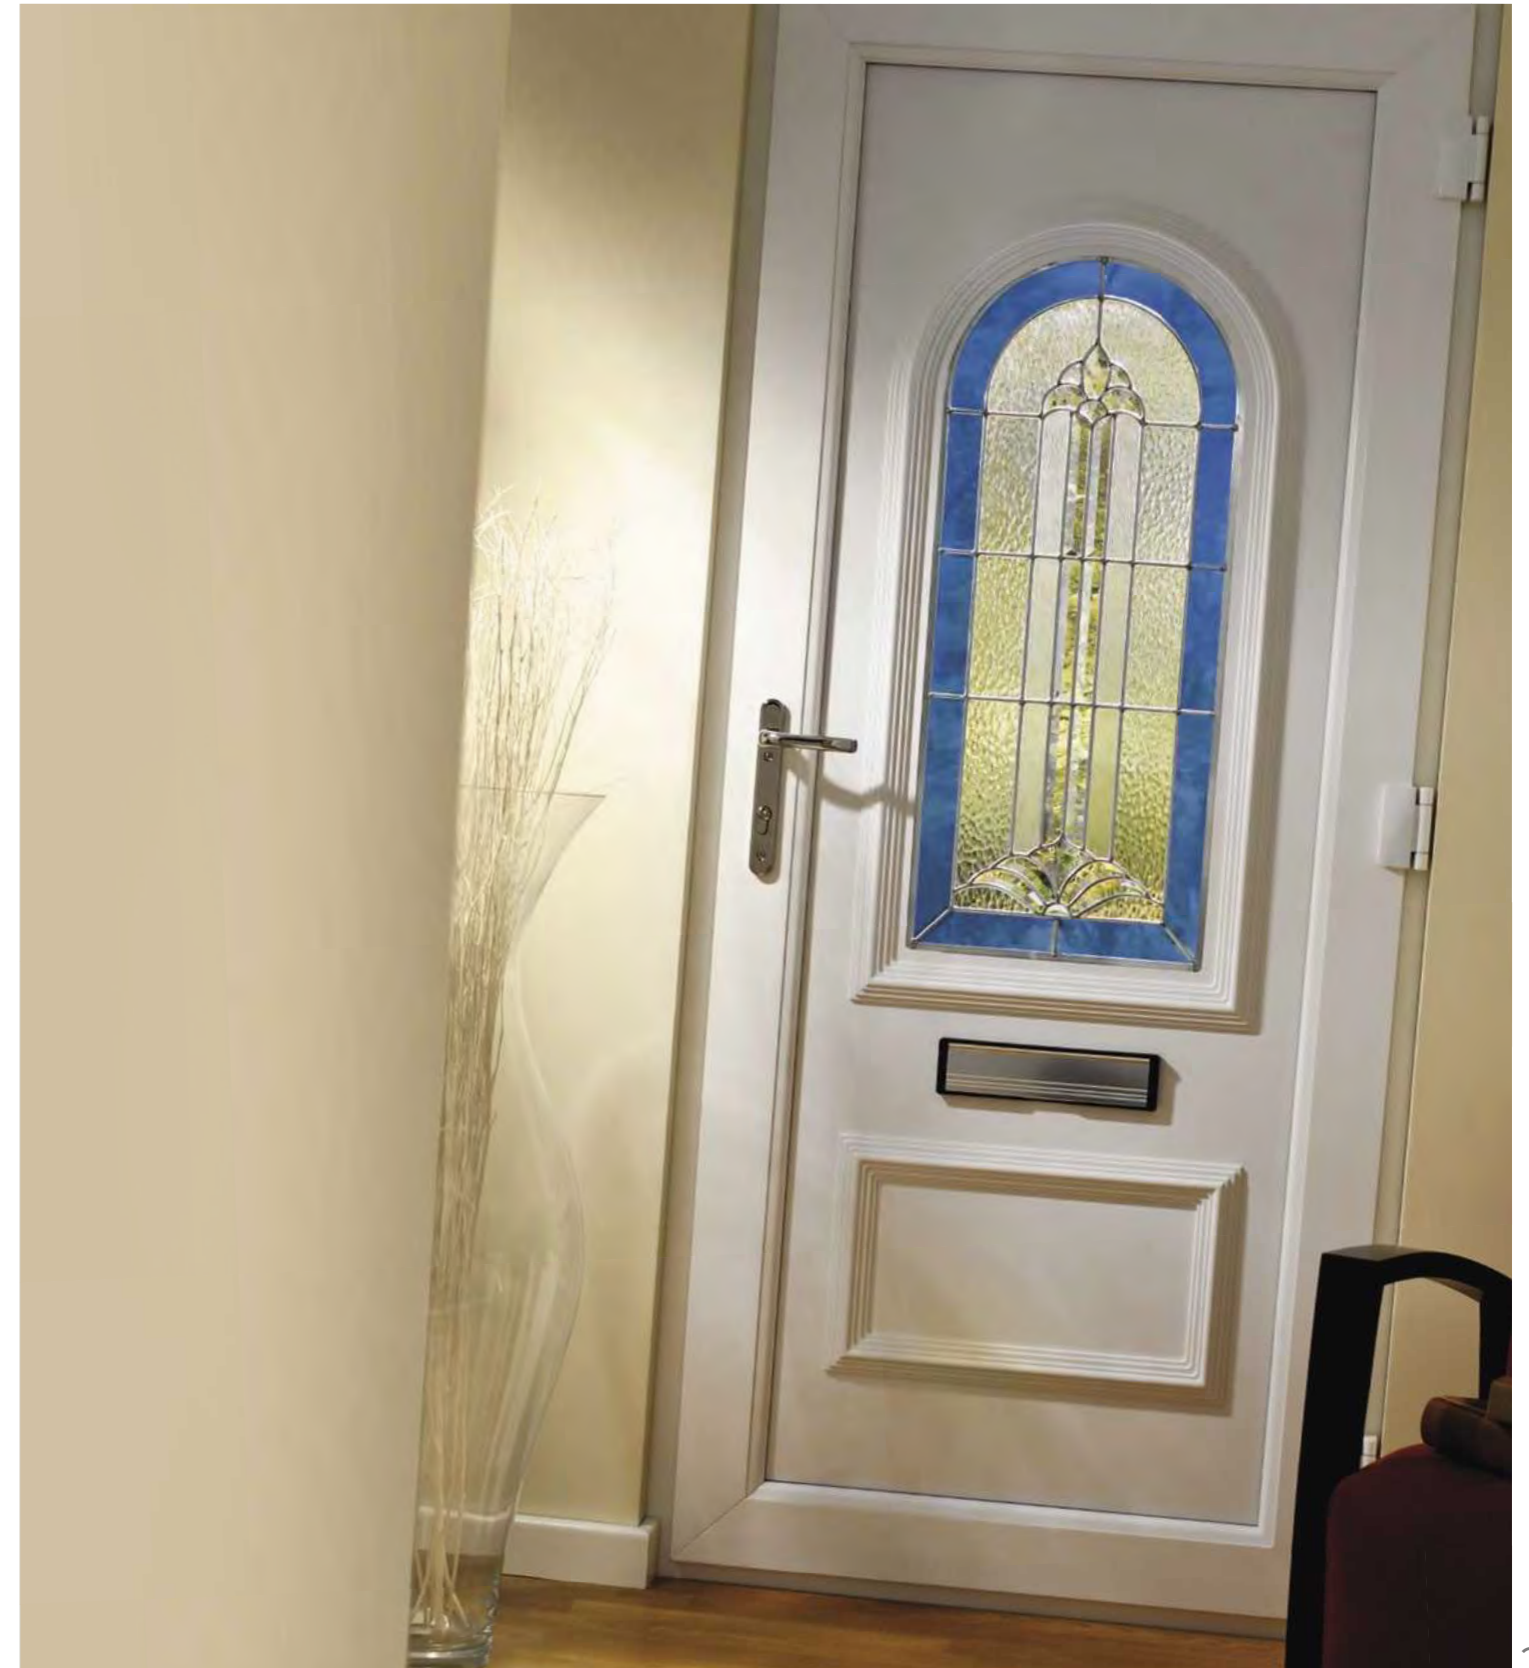

Door Maintenance

Keep your door looking great for longer

Your new PVC-U door is extremely low maintenance and is very easy to clean. How often will depend on where you live. For instance, a coastal or industrialised location, or near a busy road, may mean cleaning is required a little more often.

We recommend the following to help you get the very best from your PVC-U door:

Cleaning your door

- Wash the door and door frame with warm soapy water and a soft, lint-free cloth to remove grime and atmospheric deposits.
- Never use a pressure washer or steam cleaner.
- Stubborn marks on the door frame may need to be tackled with a specialised PVC cleaner but please ensure you read the cleaning guidelines carefully ensure suitability.
- Under no circumstances should you use any solvent-based or abrasive cleaners and avoid the use of any adhesives or tack for temporary fixing i.e. For seasonal or other decorations.

Maintaining your door

- Once every six months or so, apply a little light engineering oil (such as 3 in 1 oil) on all moving parts of the lock, cylinder and hinges.
- We also recommend that you help protect your door from possible natural thermal distortion by engaging the locking points by simply pulling up the handle each time you shut the door.

With a little care and attention, your PVC-U door should continue to look great for years to come!