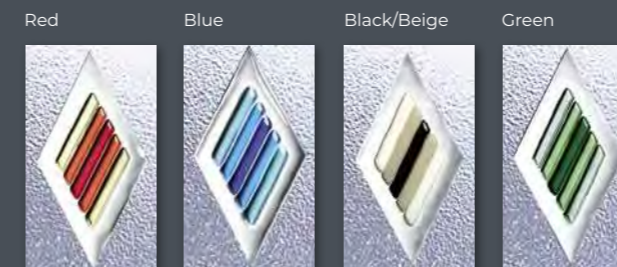

Balmoral One Classic Fused Jewel Red
Colour Red
Frame White